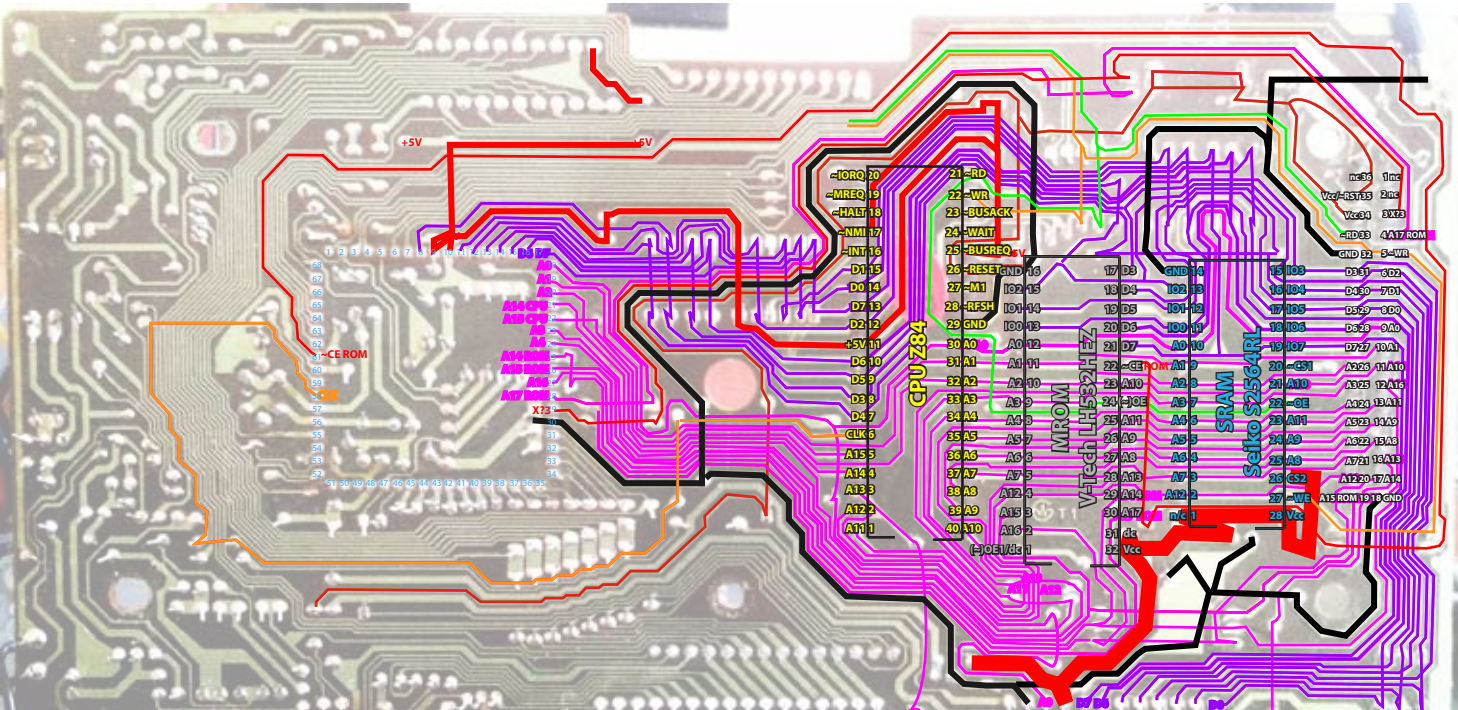

V-Tech Genius Leader 2000

Keyboard

Display

Cartridge